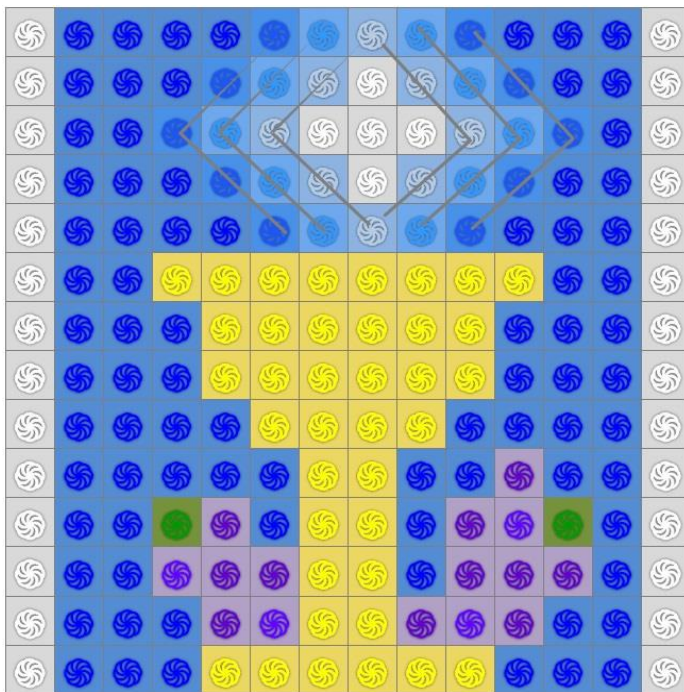

Holy Eucharist - Perler Bead Pattern

This pattern is for use with a 3-inch by 3-inch plate.
Each row on the plate has 14 points.

	33 – White
	81 – Dark Blue
	10 – Lighter Dark Blue
	10 – Medium Blue
	8 – Light Blue
	38 – Yellow
	15 – Different Shades of Purple
	2 – Green