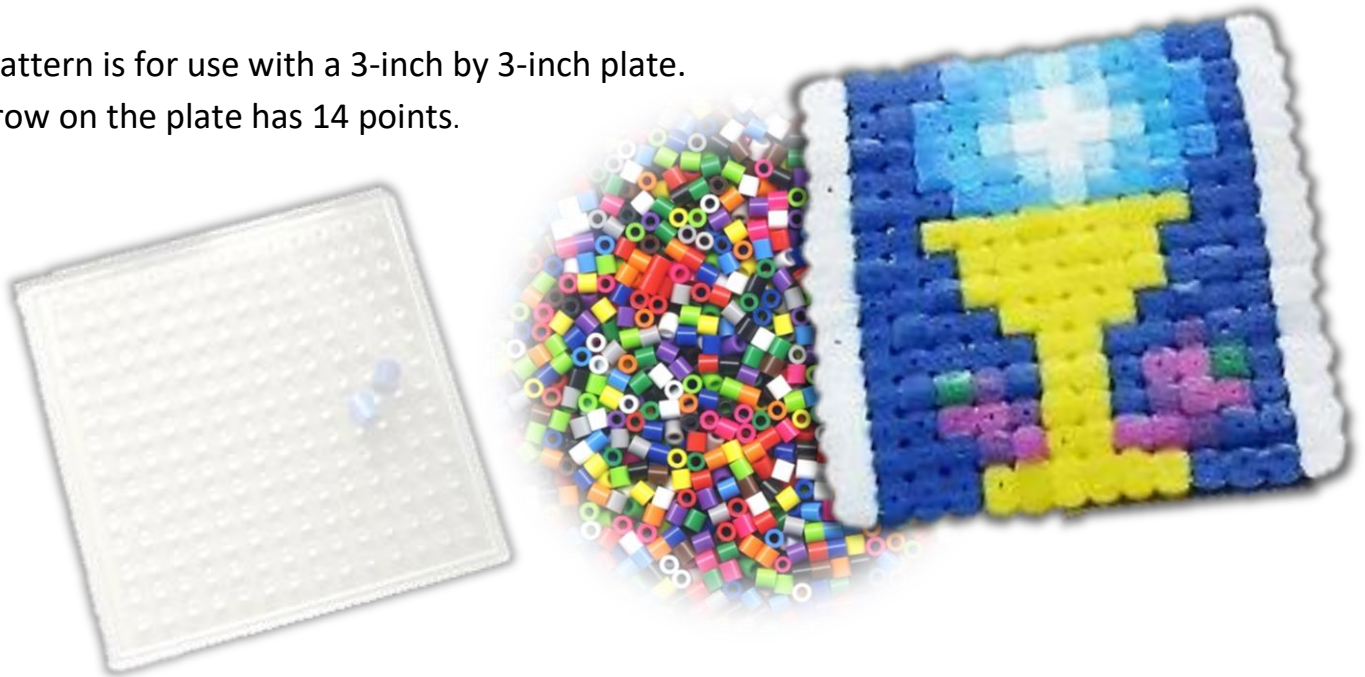

Holy Eucharist - Perler Bead Pattern

This pattern is for use with a 3-inch by 3-inch plate.
Each row on the plate has 14 points.

	33 – White
	81 – Dark Blue
	10 – Lighter Dark Blue
	10 – Medium Blue
	8 – Light Blue
	38 – Yellow
	15 – Different Shades of Purple
	2 – Green